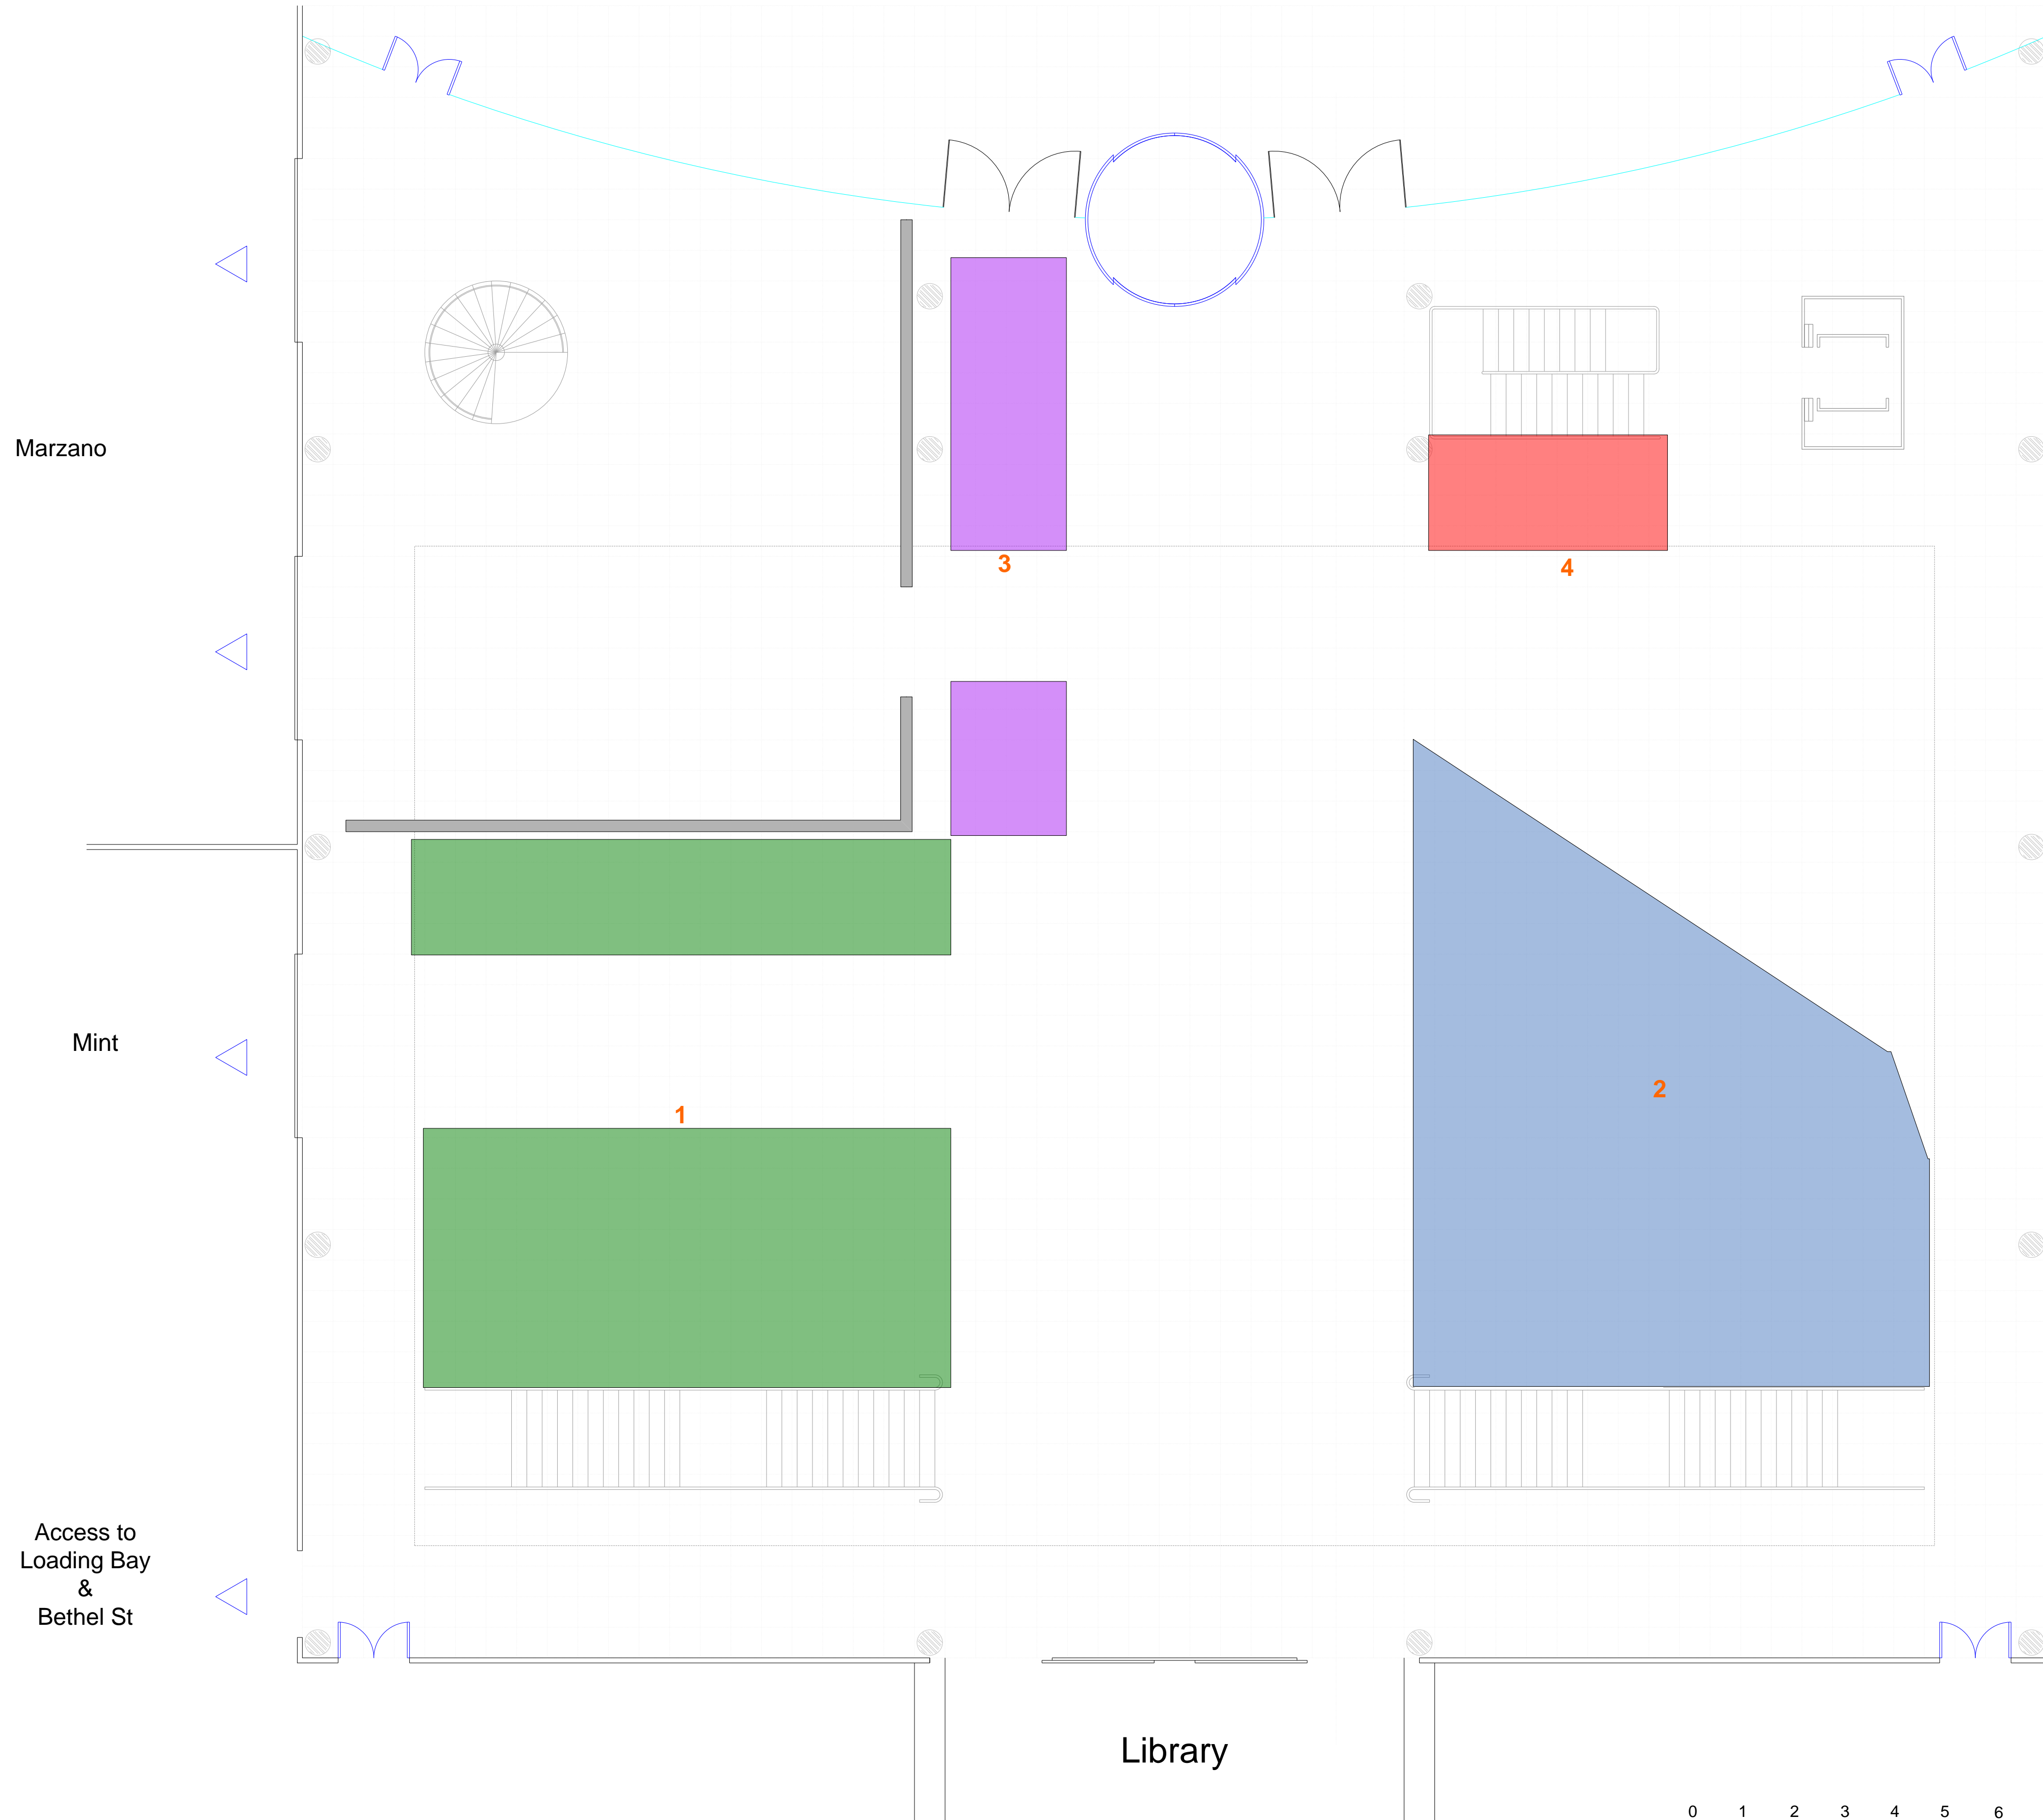

Atrium

Main Entrance

ZONE NUMBERS IN ORANGE

GREY LINES INDICATE BLUE DISPLAY BOARDS

RED LINES INDICATE WHITE BOARDS

0 1 2 3 4 5 6 7

Scale in metres